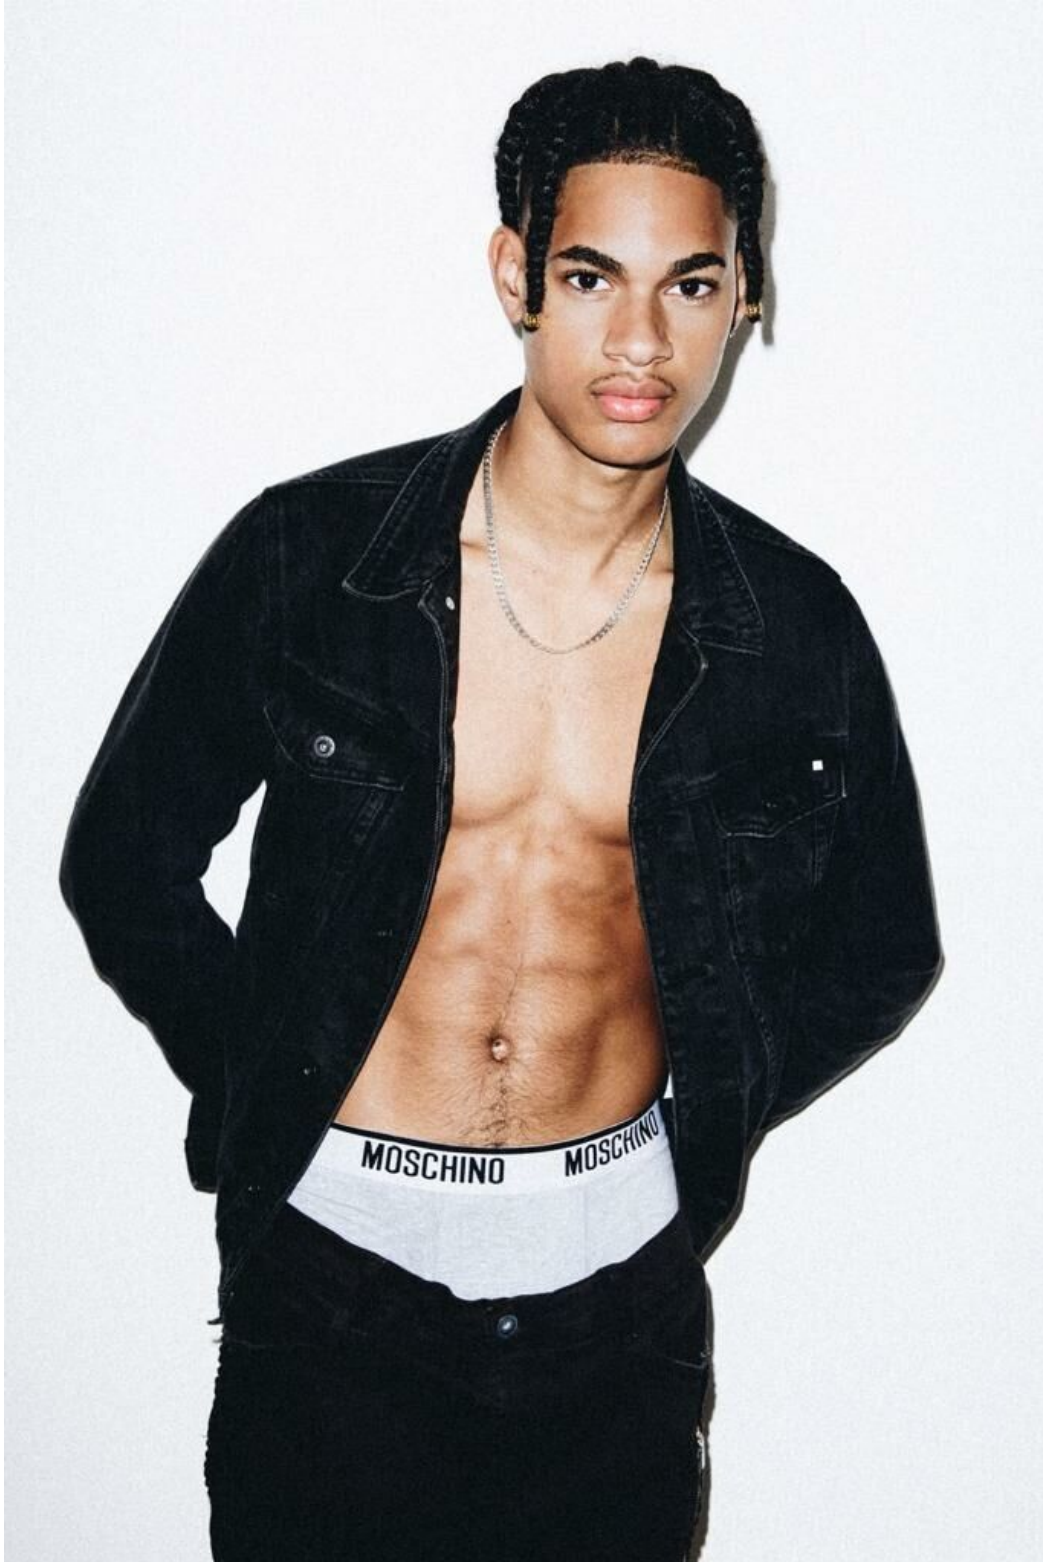

# LYNDEN

height 6'1.5 · bust 37.5" · waist 30" · suit 48  
shoes size 44 EU/13 US/10 UK · hair dark brown · eyes brown

# LYNDEN

height 6'1.5 · bust 37.5" · waist 30" · suit 48  
shoes size 44 EU/13 US/10 UK · hair dark brown · eyes brown

MGM  
MODELS

MGM  
MODELS

# LYNDEN

height 6'1.5" · bust 37.5" · waist 30" · suit 48  
shoes size 44 EU/13 US/10 UK · hair dark brown · eyes brown